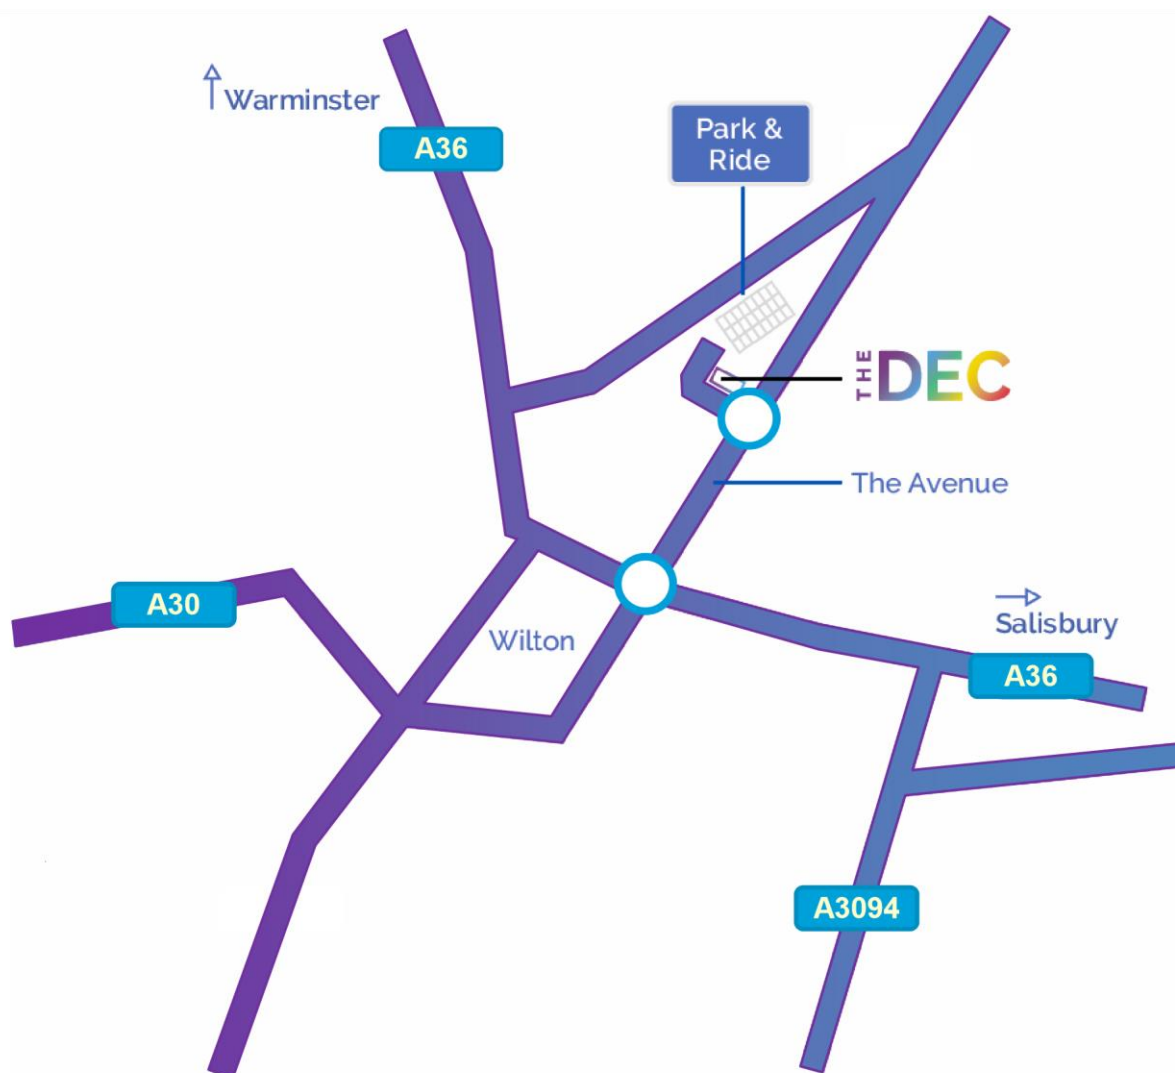

Directions to the Diocesan Education Centre (DEC)

The Diocesan Education Centre, The Avenue, Wilton SP2 0FG.

Please click [here](#) to contact us for further information.

Via A36 from Salisbury

Follow the signs to Warminster. At the Wilton roundabout, turn right and head up The Avenue. Turn left at the mini roundabout and immediately turn right into the DEC car park.

Via A303

Turn onto the A360 (signposted Salisbury) and drive 5½ miles before turning right at the crossroads (signposted Wilton) down the hill for 1¼ miles. Turn right at the mini roundabout and immediately turn right into the DEC car park.

Via A36 from the west

Follow signs to Salisbury through Wilton to the town roundabout. Turn left and head up The Avenue. Turn left at the mini roundabout and immediately turn right into the DEC car park.

Via A30 from the west

Drive through Wilton town centre to the A36 roundabout. Take the second exit straight ahead and head up The Avenue. Turn left at the mini roundabout and immediately turn right into the DEC car park.

From the South West (via A354)

Follow signs to Salisbury, continue past the race course and join the A3094 (Netherhampton Road). Keep left, heading for Wilton. Turn left at the traffic lights and drive towards Wilton. At the Wilton roundabout, turn right and head up The Avenue. Turn left at the mini roundabout and immediately turn right into the DEC car park.

From the South (via A338)

After entering Salisbury (Downton Road), bear left at the traffic lights, joining the A3094 heading for Harnham. Continue on this road for 1½ miles past Netherhampton, bearing sharp right to Wilton. Turn left at the traffic lights and drive towards Wilton. At the Wilton roundabout, turn right and head up The Avenue. Turn left at the mini roundabout and immediately turn right into the DEC car park.